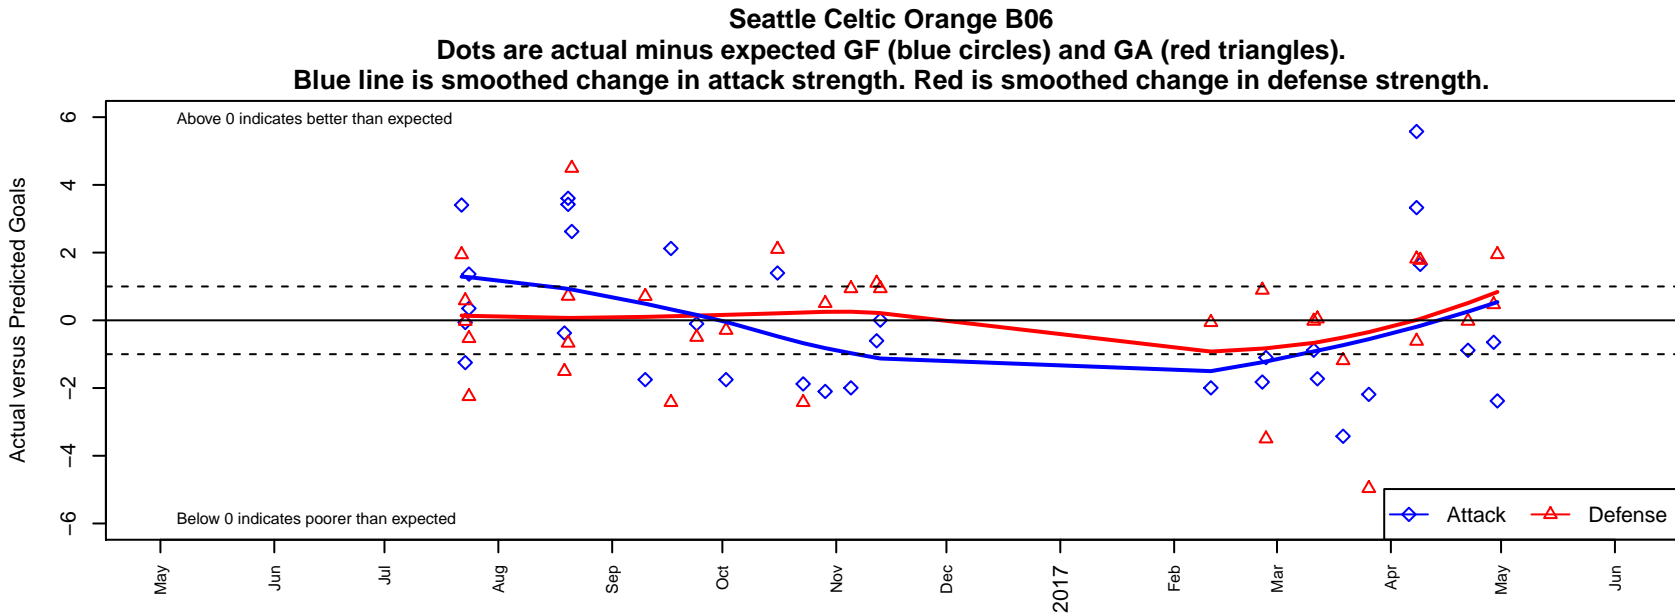

Seattle Celtic Orange B06

Seattle Celtic
 Seattle, WA
 B06 total strength=469
 attack=0.64 defense=0.16
 fall league = PSPL Classic 2 Red U11
 spr league = Spr PSPL Classic 2 U11

alt names used:
 Seattle Celtic B06 Orange
 Seattle Celtic B06 Orange
 Seattle Celtic B06 Orange
 Seattle Celtic B06 Orange
 SEATTLE CELTIC B06 ORANGE (WA)

Venues played:
 2016 Crossfire Select U11 Silver
 2016 Xtreme Cup BU11 Gold
 2016 PSPL Classic 2 Red U11
 2016 Spr PSPL Classic 2 U11
 2016 WA Cup U11 Bronze U11

**attack and defense variance (black dot)
relative to other teams
and top 10 in region**