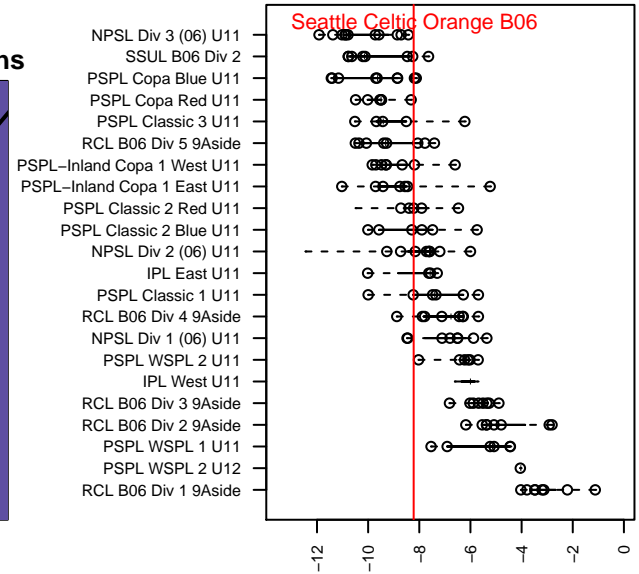

**attack and defense rating
relative to others at age
and all opponents in last 13 months**